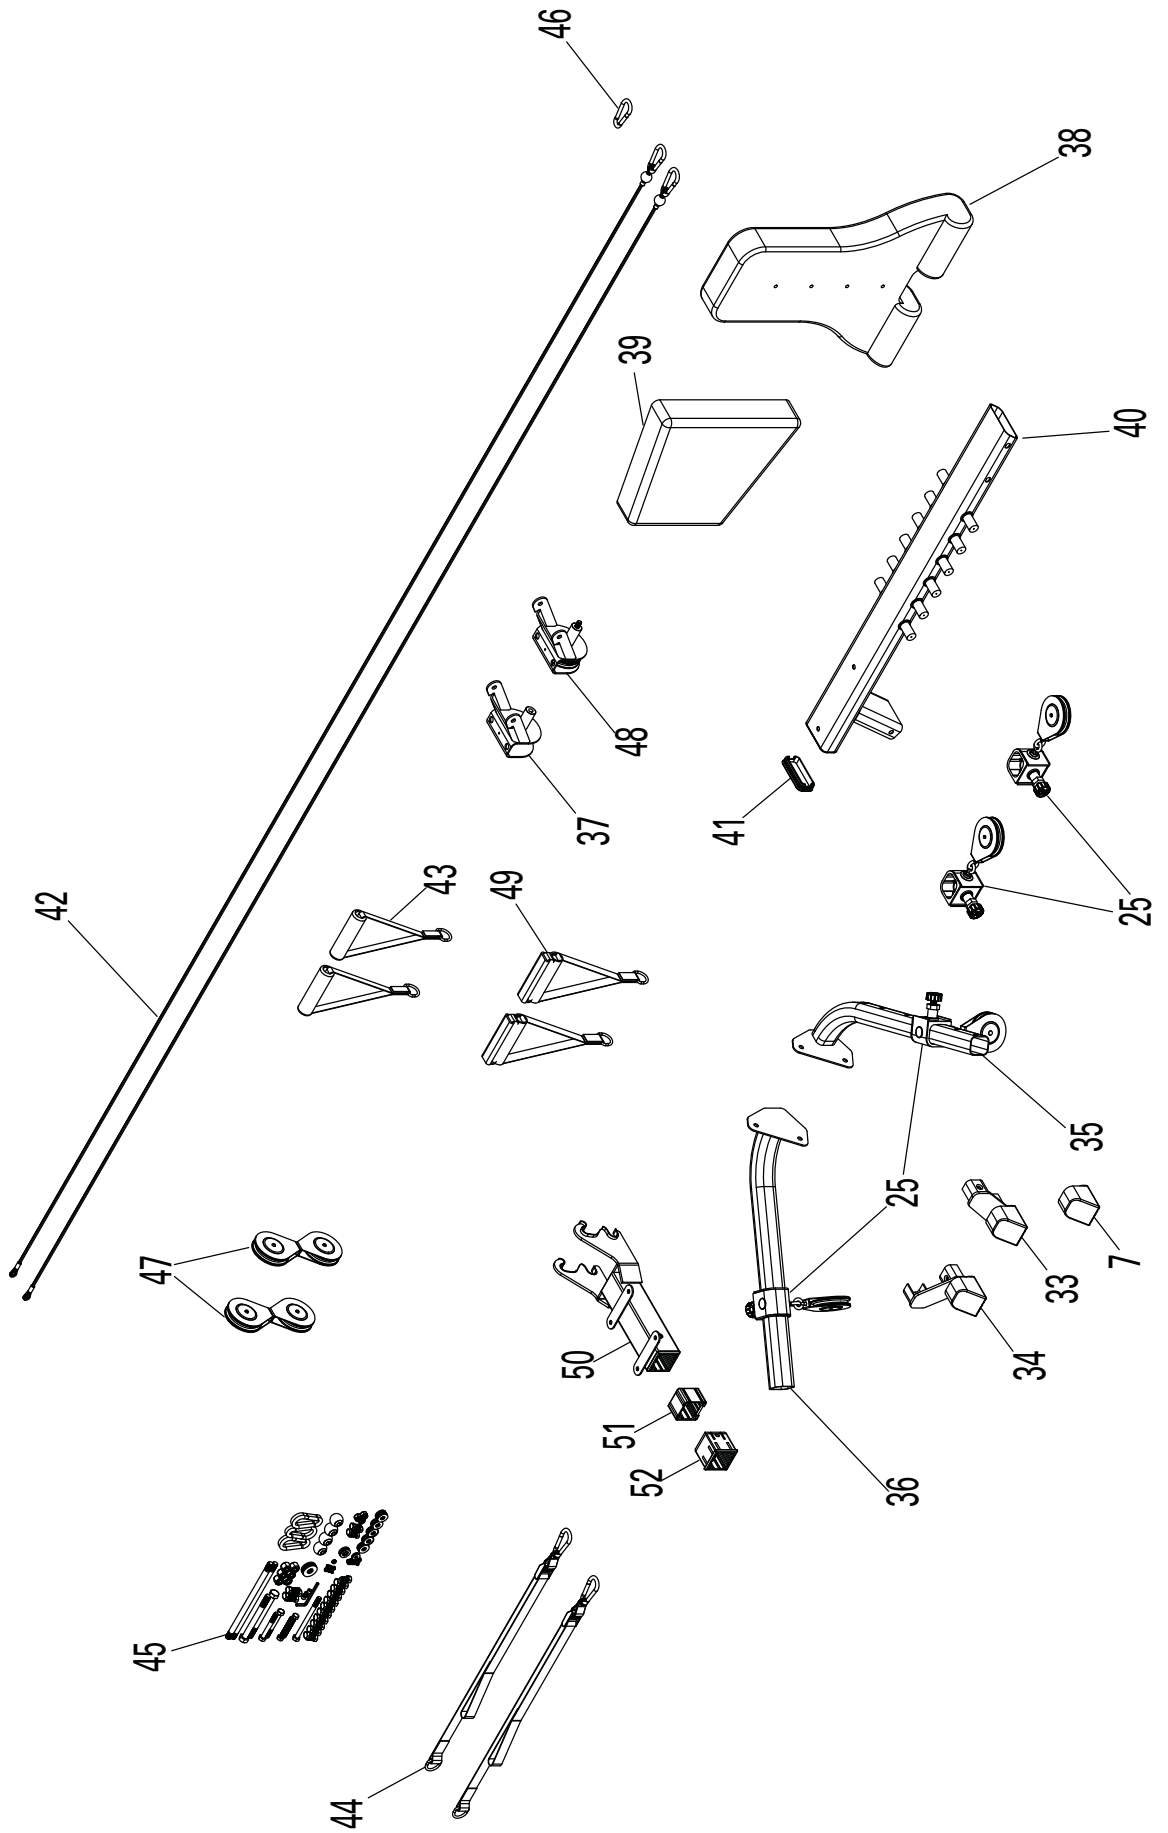

BOWFLEX XTREME 2

BOX 3 (17260)