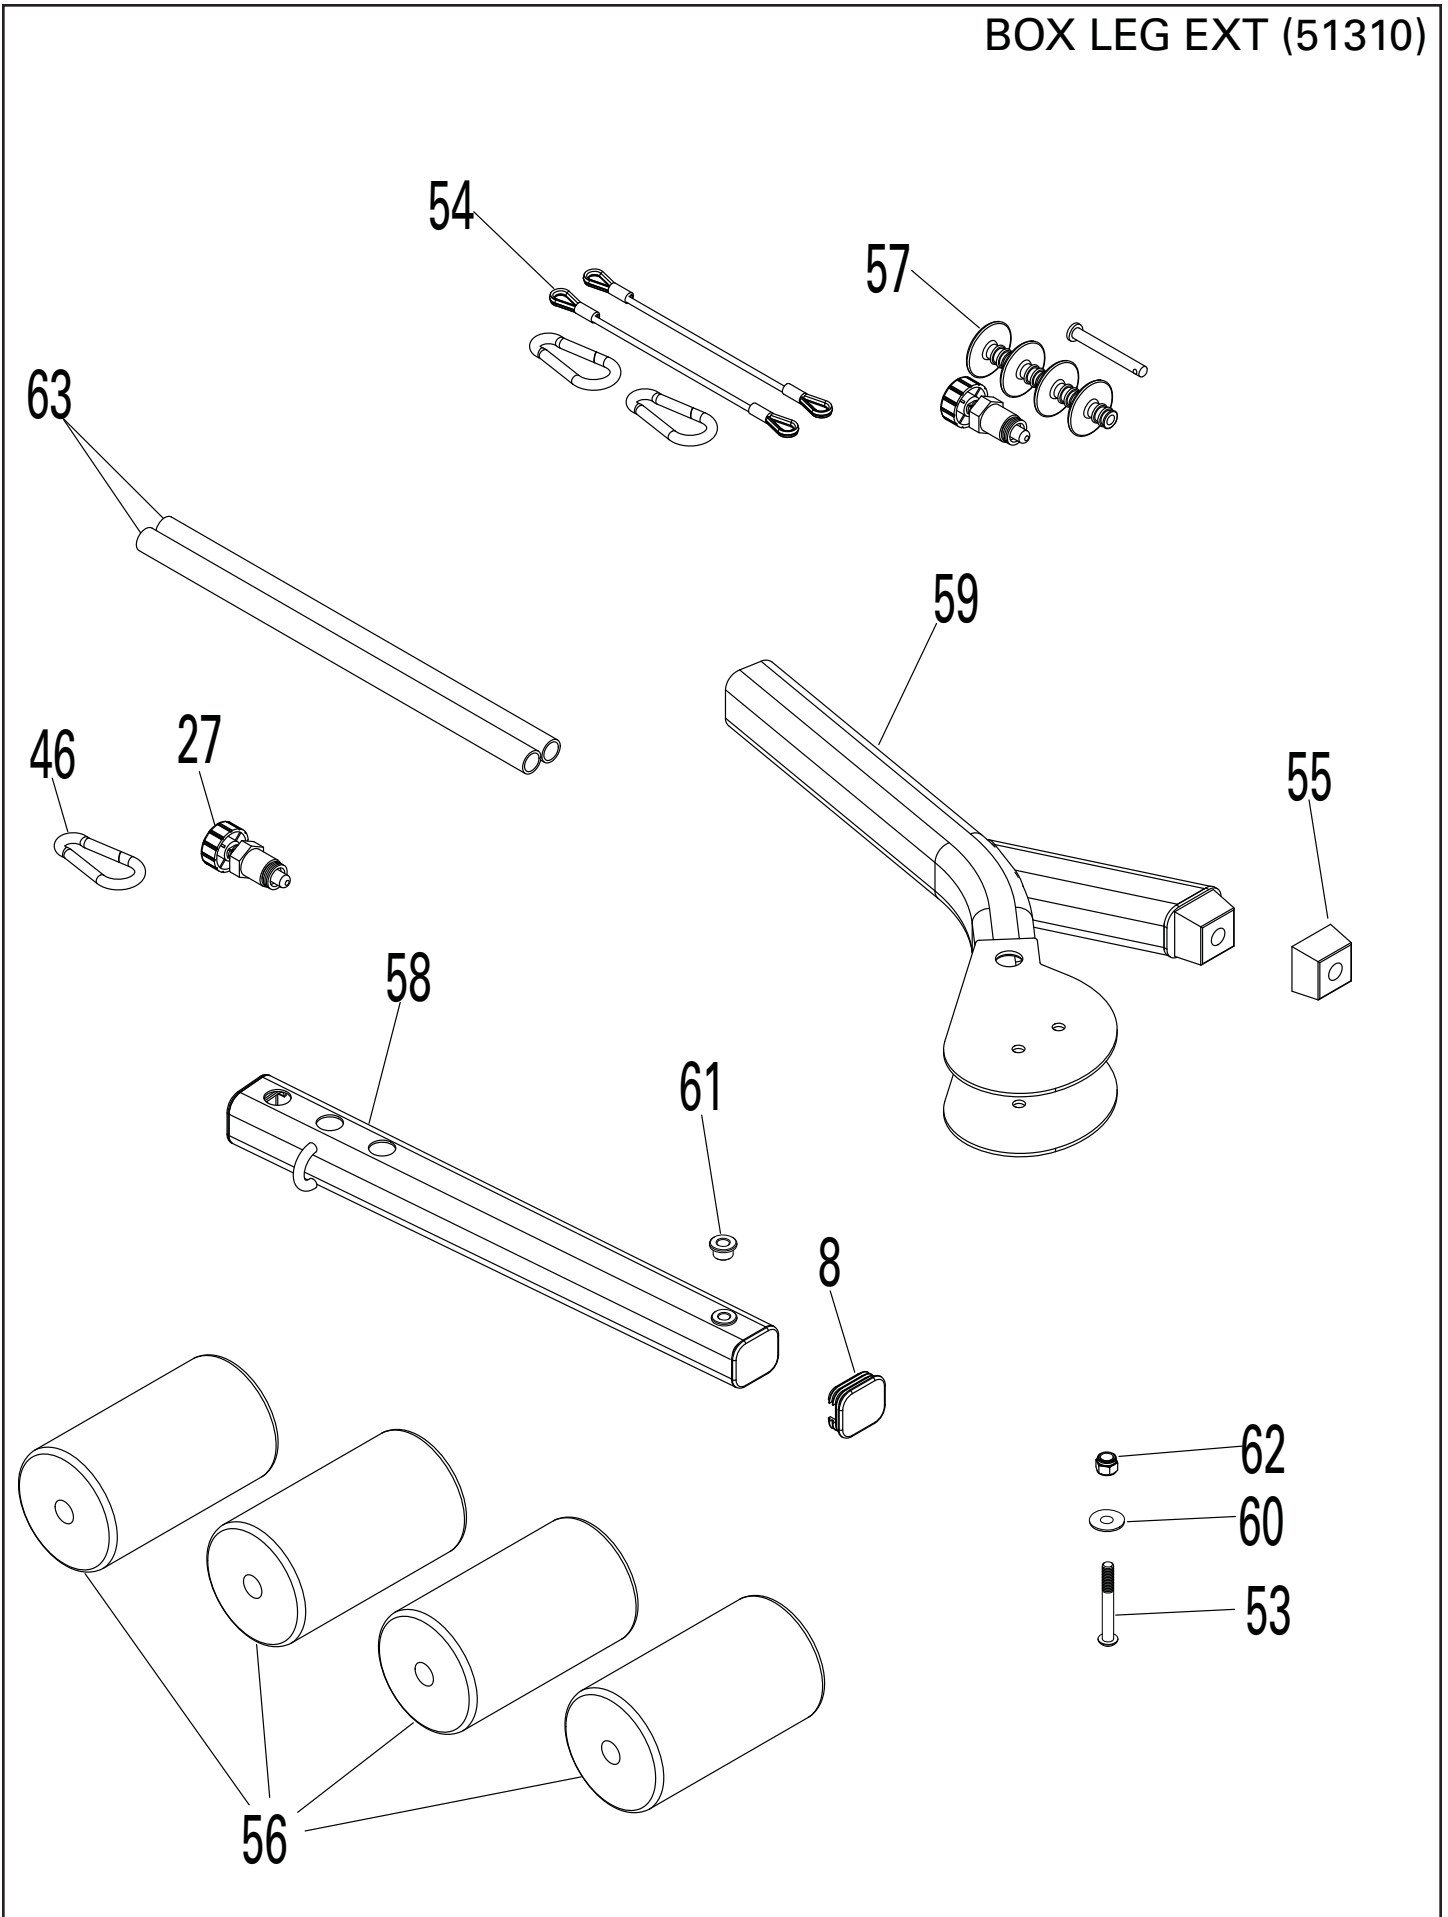

BOX LEG EXT (51310)

BOWFLEX XTREME 2

REF #	DESCRIPTION	PART #	REF #	DESCRIPTION	PART #
6600014 XTREME 2 WARRANTY BOM			43	Handgrip, Mot Style (Pair)	51525
BOX 2 17250			44	Assy,Spt Squat Straps Wrnty	17082
1	Assy , X 2 Left Frame	12516	45	Card, X2 Hardware	12630
2	Assy , X 2 Right Frame	12510	46	Hook, Steel Snap	50334
3	Weldment, X2 Squat Platform	12502	47	P ulley, X2 Floating, Pair	17409
4	X 2 Right Pulley Arm	12579	48	Assy, X2 Double Pulley/Housing	17424
5	X 2 Left Pulley Arm	12584	49	Handgrip, Adj (Pair)	17100
6	Assy , X 2 Pulley Cover Plate	12509	50	Assy, X2 Seat Backbone	12557
7	Cap, Xtr Foot Frame End	11419	51	Bushing, X2 Front Leg Ext	11462
8	Cap, End 1-3/4x 2	10083	52	Bushing, X2 Internal Leg Ext	11516
9	Decal, X2 Shroud	17251	LEG EXT BOX 51310		
10	Assy , X2 Wrnty Rod Cable, Pair	12550	53	BHCS .375-1 6x3x1, BLK	11467
11	Hook, Rod	90220	54	Assy, Acc Bag leg #1, XTM	11529
12	Kit, Cable Ball Stop	000-8319	55	Bumper, 1"Thick w/Screw	17313
14	MANUAL KIT X2	001-8196	56	Rollers, Foam	50304
BOX 3 17255			57	Bag, Xtr Leg Ext Accessory #2	51302
15	Decal, X 2 "Stay Away" Caution	17282	58	Assy , X 2 Leg Ext PivotTube	51313
16	Decal, X 2 BEFORE USE Caution	17284	59	Assy , X 2 Leg Ext Backbone	51315
17	Assy , X 2 Upper Lat TowerTube	12581	60	Washer, Black 3/8 USS Flat	90138
18	Decal, X 2 Lat	12670	61	Bushing, Leg Ext Pivot	90189
19	Assy , X 2 Rear Lat Cross Member	12480	62	Nut, 3/8-16 Nylock	90196
20	Assy, X 2 Lat Cross Bar	12587	63	Tube, 3/4" Chrome Roller	95206
21	Bar, X 2 50" Bent Lat	12591	64	Foot, Leg Ext	95208
22	Bar, 48" Long w/Foam Grips	90650			
23	Strap, Lat/Squat Bar	95001			
24	Cap, 1" Flat Round End	11418			
25	Assy, X 2 4in. Pulley Slider	12531			
26	Sleeve, Lat Hook, Pair	17454			
27	Knob, Ult Locking	10074			
28	Label, X 2 Country of Origin	17468			
29	Assy, X 2 Lower Lat Tower	000-8293			
30	Assy , X 2 Rear Cross Member	000-8288			
31	Kit, L ower Lat Tower, X 2	001-9704*			
32	Decal, SM Plate	000-3891			
BOX 4 17260					
33	Assy , X 2 Right Squat Base Conn	12487			
34	Assy , X 2 Left Squat Base Conn	12488			
35	Weldment, X 2 Right Squat Frame	12484			
36	Weldment, X 2 Left Squat Frame	12486			
37	Assy , X 2 Center Pulley Housing	12535			
38	Back, X2 Seat	12546			
39	Bot tom, X 2 Seat	12552			
40	Assy , X 2 Seat Rail Support	11441			
41	Cap, Xtr 4x1-3/4 inch End	11514			
42	Assy , X 2 Wrnty Squat Cable	12560			