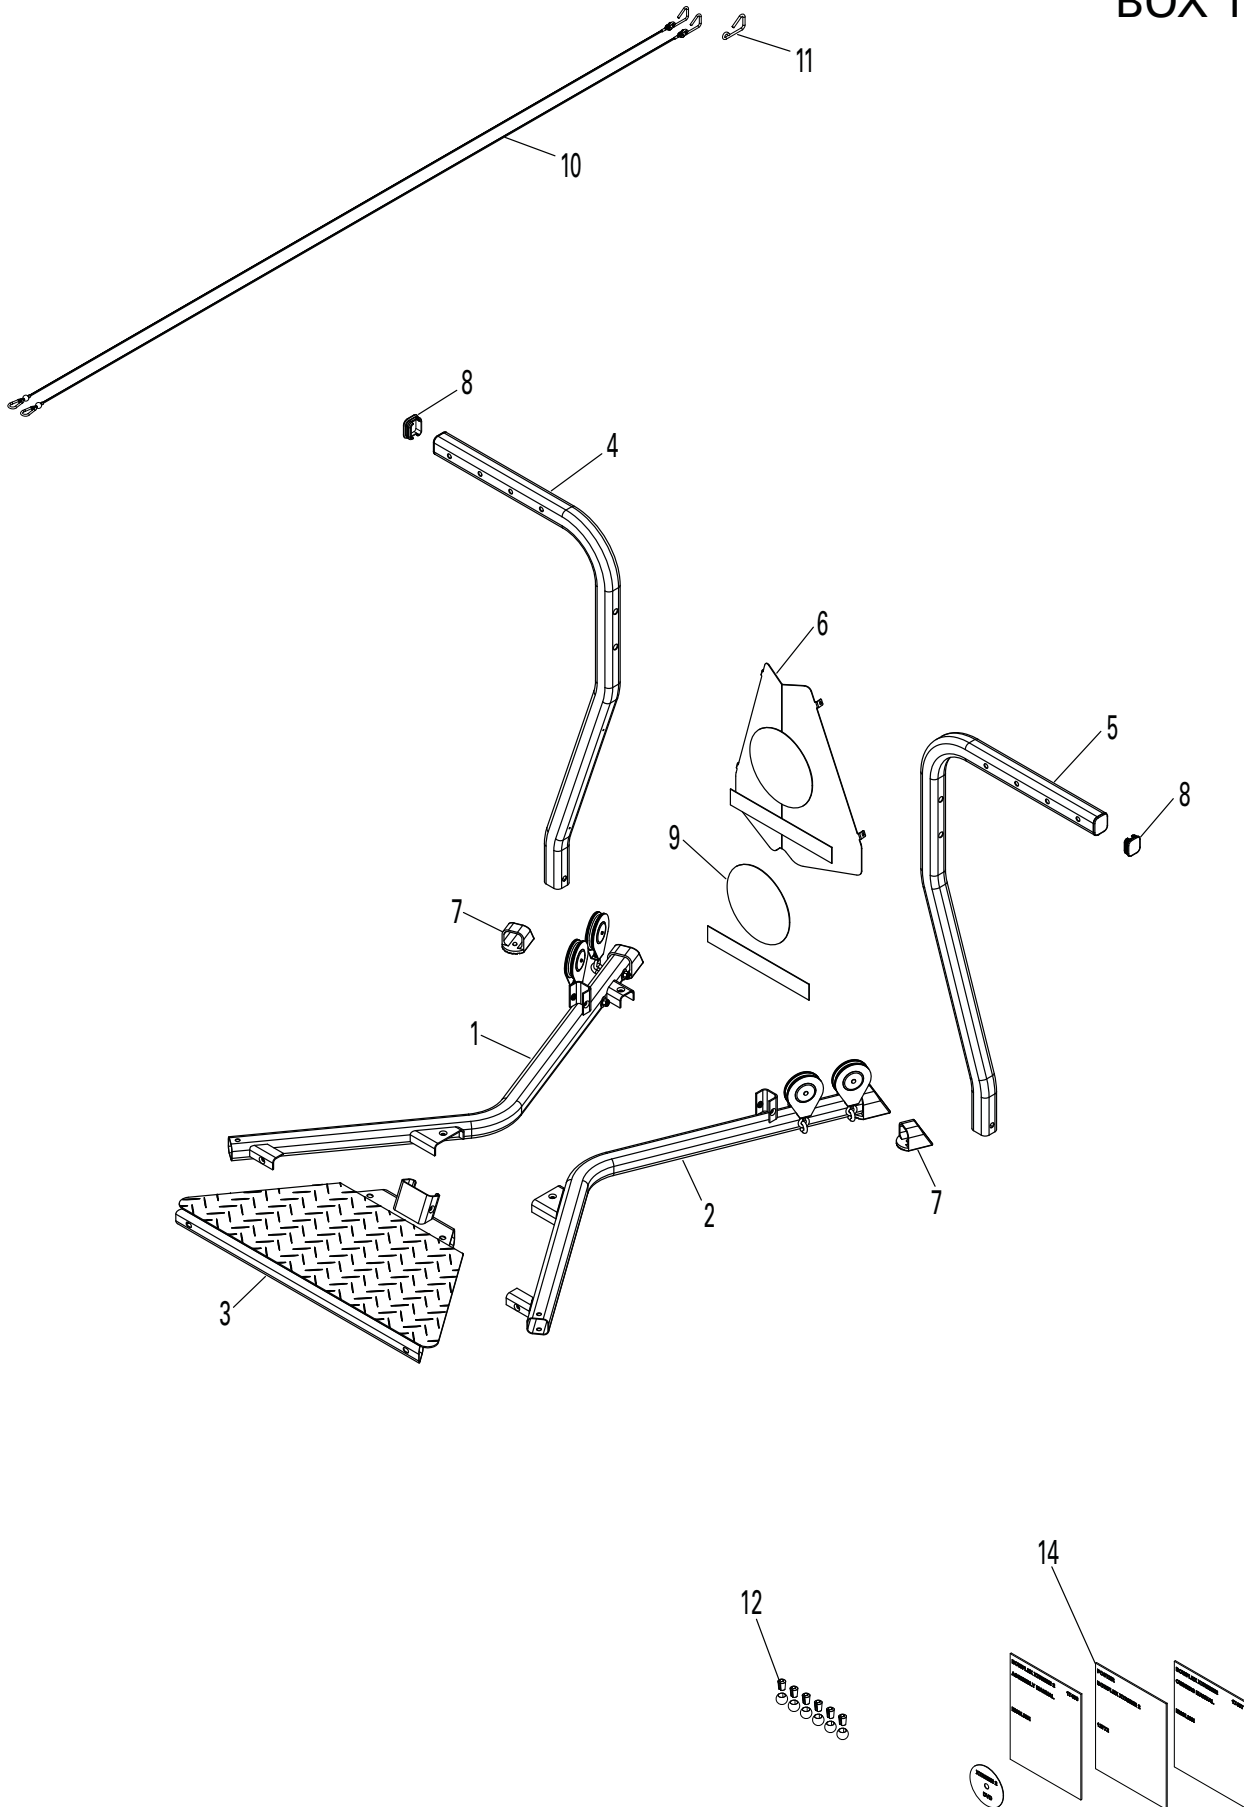

BOWFLEX XTREME 2

BOX 1 (17250)