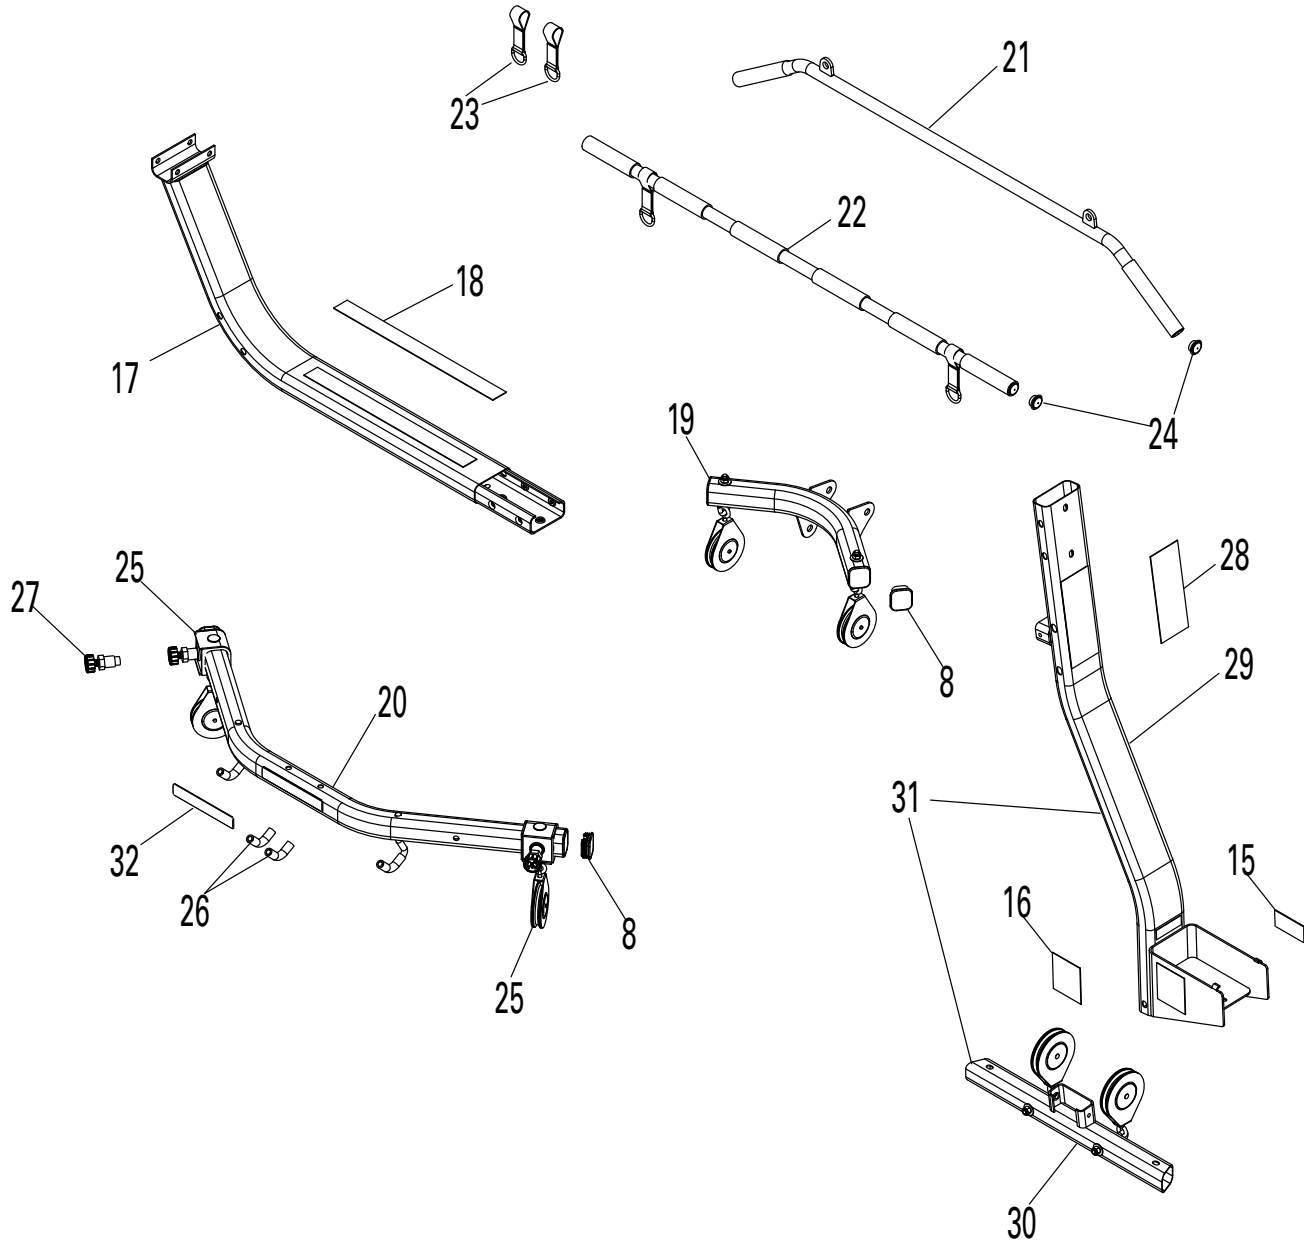

BOWFLEX XTREME 2

BOX 2 (17255)